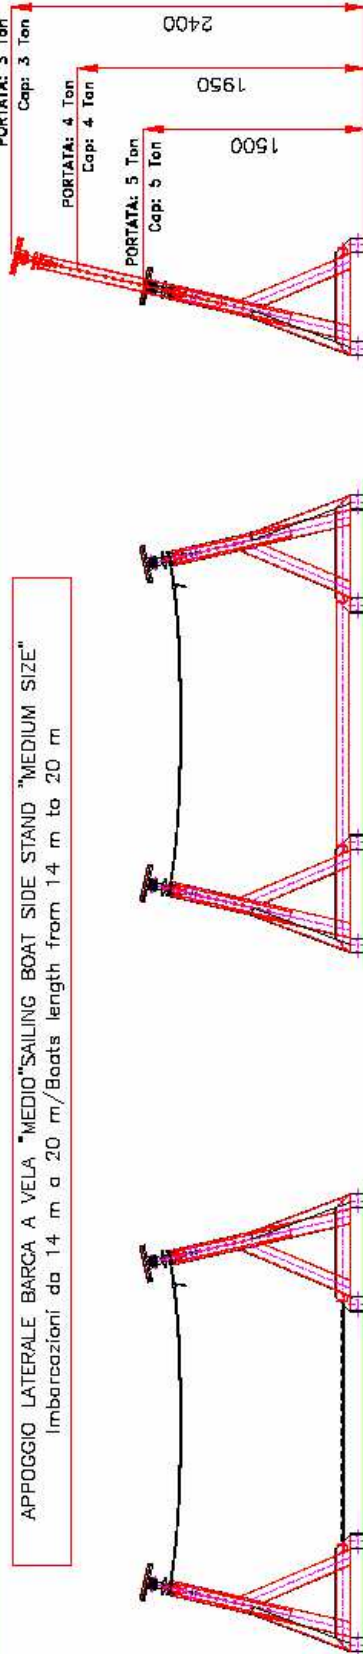

## STATIC SUPPORTS FOR SAILING BOATS

APPOGGI STATICI PER BARCHE A VELA  
 STATIC SUPPORTS FOR SAILING BOATS

APPOGGIO LATERALE BARCA A VELA "PICCOLO"/SAILING BOAT SIDE STAND "SMALL SIZE"  
 Imbarcazioni da 10 a 16 m/Boats length from 10 m to 16 m

APPOGGIO LATERALE BARCA A VELA "MEDIO"/SAILING BOAT SIDE STAND "MEDIUM SIZE"  
 Imbarcazioni da 14 m a 20 m/Boats length from 14 m to 20 m

APPOGGIO LATERALE BARCA A VELA "GRANDE"/SAILING BOAT SIDE STAND "LARGE SIZE"  
 Imbarcazioni da 18 m a 25 m/Boats length from 18 m to 25 m